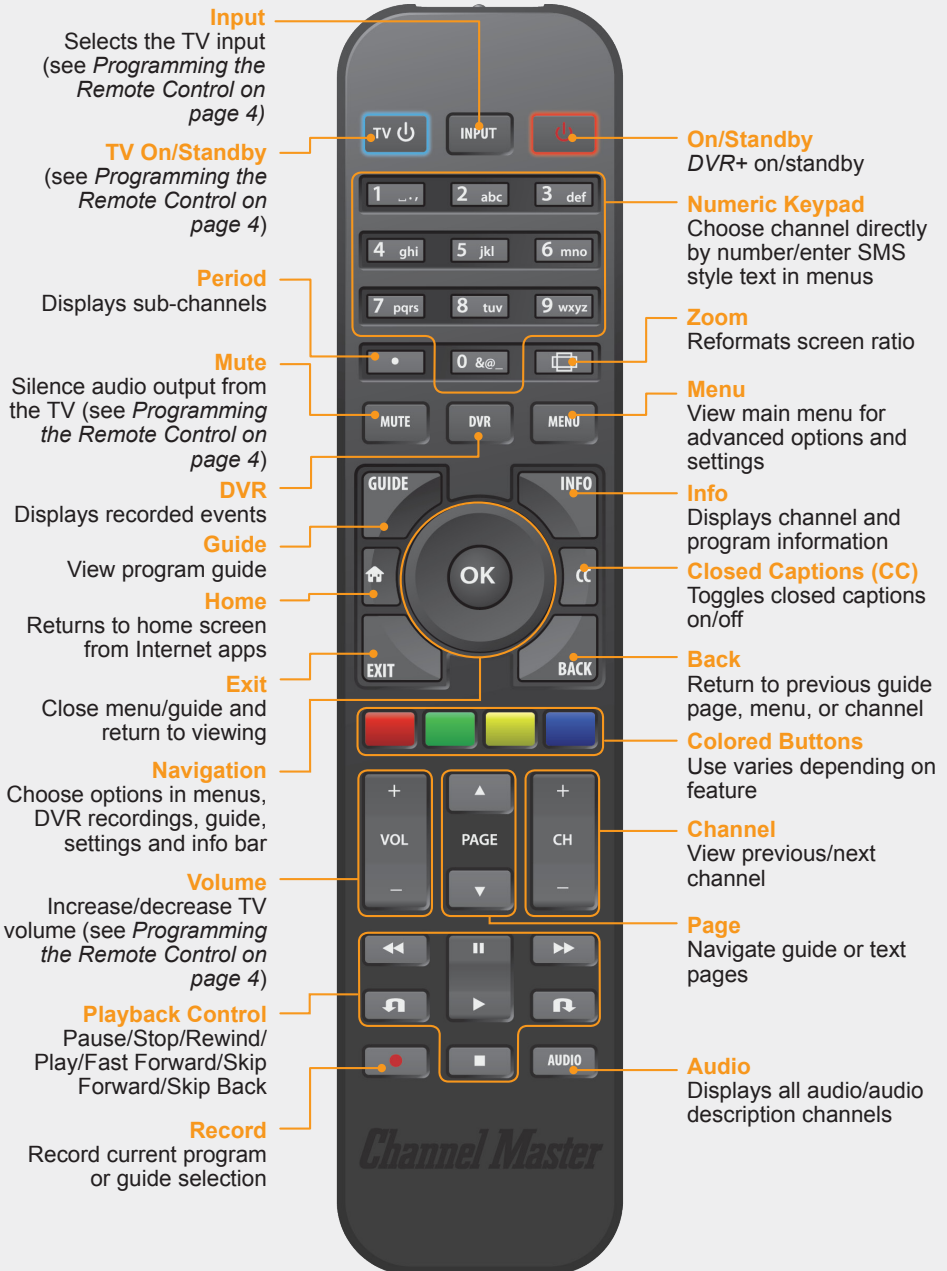

Using the Remote

Watching TV

Mute/unmute
(see *Programming the Remote Control* on page 4)

View program/
channel
information

Increase/decrease
sound volume
(see *Programming the Remote Control* on page 4)

Rewind

Skip backward

Record current
program or
selected program
or series

Change channel

Pause a
program

Play a program

Fast forward

Skip forward

Stop

Previous page of channels

Programming the Remote Control

The remote is capable of controlling basic functions of most TVs (volume, mute, power, input). To program the remote control to operate your TV, you may use the *Easy Scan* method or the *Code Entry* method.

Easy Scan

1

Turn your TV on.

2

Point the remote at the TV.
Hold down both **CH+** and **VOL-** on the remote simultaneously for at least two seconds. The TV button LED gives two slow flashes to indicate successful entry into setup mode.